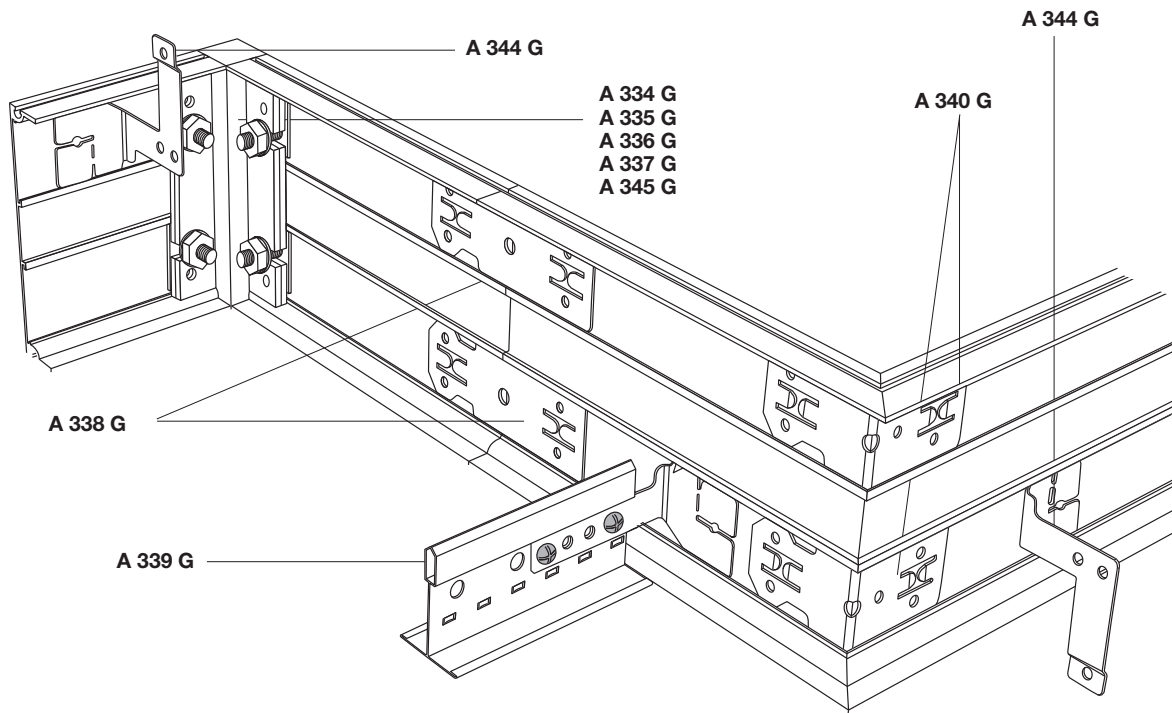

System Drawing

(1) Also available in colour RAL 9010 (WR)

CENTRAL EUROPE SOUTH
(AL/BA/BG/CZ/HR/HU/KO/MD/ME/MK/RO/RS/SK/SI)
Armstrong Building Products
Lighthouse Building
Jankovcova 1569/2c
170 00 Praha 7
Czech Republic
Tel. : +420 234 700 543
e-mail : service-ce@armstrong.com
Czech Republic : www.armstrong.cz
Hungary : www.armstrong.co.hu
Romania : www.armstrong.ro
Serbia : www.armstrong.rs
Slovakia : www.armstrong.sk
Slovenia : www.armstrong.si

www.armstrong.eu