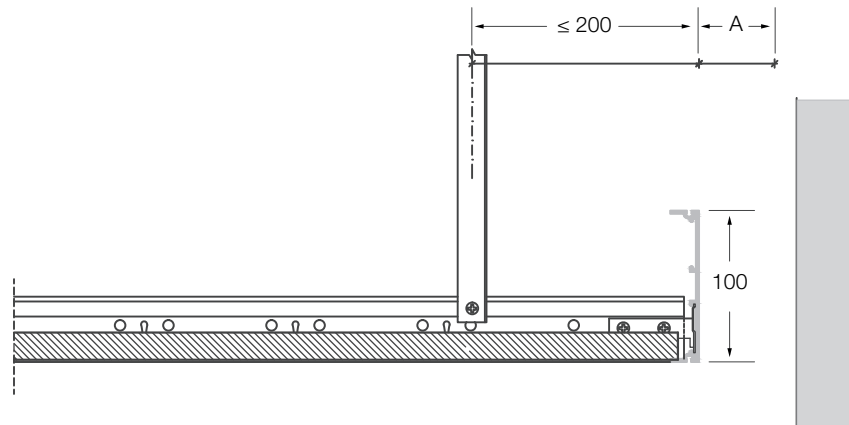

System Drawing

(1) Also available in colour RAL 9010 (WR)

CENTRAL EUROPE SOUTH
(AL/BA/BG/CZ/HR/HU/KO/MD/ME/MK/RO/RS/SK/SI)
Armstrong Building Products
Lighthouse Building
Jankovcova 1569/2c
170 00 Praha 7
Czech Republic
Tel. : +420 234 700 543
e-mail : service-ce@armstrong.com
Czech Republic : www.armstrong.cz
Hungary : www.armstrong.co.hu
Romania : www.armstrong.ro
Serbia : www.armstrong.rs
Slovakia : www.armstrong.sk
Slovenia : www.armstrong.si

www.armstrong.eu